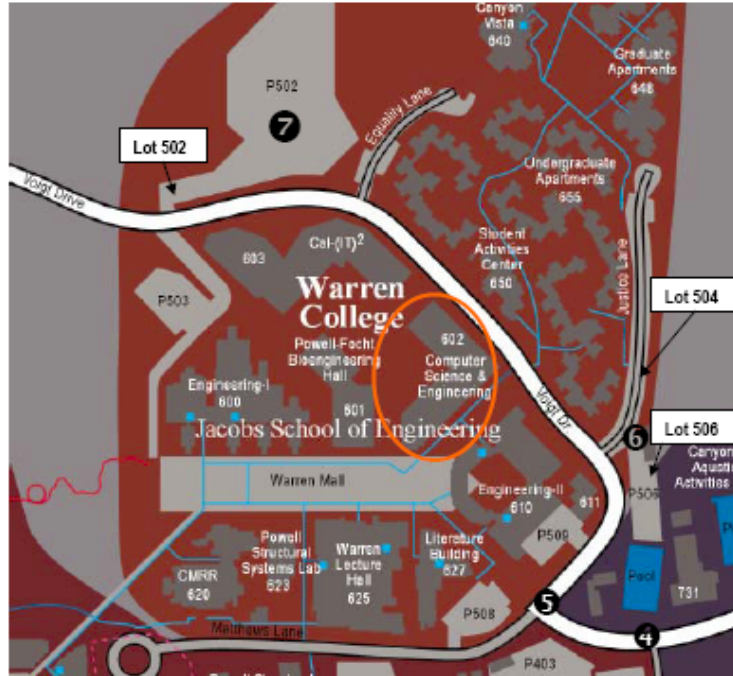

#### I-5 North or South

- 1.) Take Genesee Ave. Exit East.
- 2.) Turn right onto Campus Point Drive.
- 3.) Right onto Voigt Drive
- 4.) Follow Voigt Drive all the way around.
- 5.) Make a right at the three way intersection.
- 6.) At the first stop sign- to your right will be Justice Lane- Lots 504 and 506 are right there.
- 7.) At the 2<sup>nd</sup> stop sign, make a right into Lot 502 (Equality Lane).
- 8.) Please use attached directions to get from the parking lots to the Computer Science and Engineering Building.

## Directions from the Parking Lots to Computer Science and Engineering. Lot 502

Walk out of the parking lot and veer Left.

You will walk along the Apartments on your left hand side.

Cross over the walkway.

When you have crossed the walkway, you will be between two buildings.

The building on your right is Computer Science and Engineering.

Take the walk way to the left of the stairs going down. Do not go down the stairs.

## Lot 504 and 506

Walk out of the parking lot and veer right.

You will walk along the Apartments on your right hand side.

Cross over the walkway.

When you have crossed the walkway, you will be between two buildings.