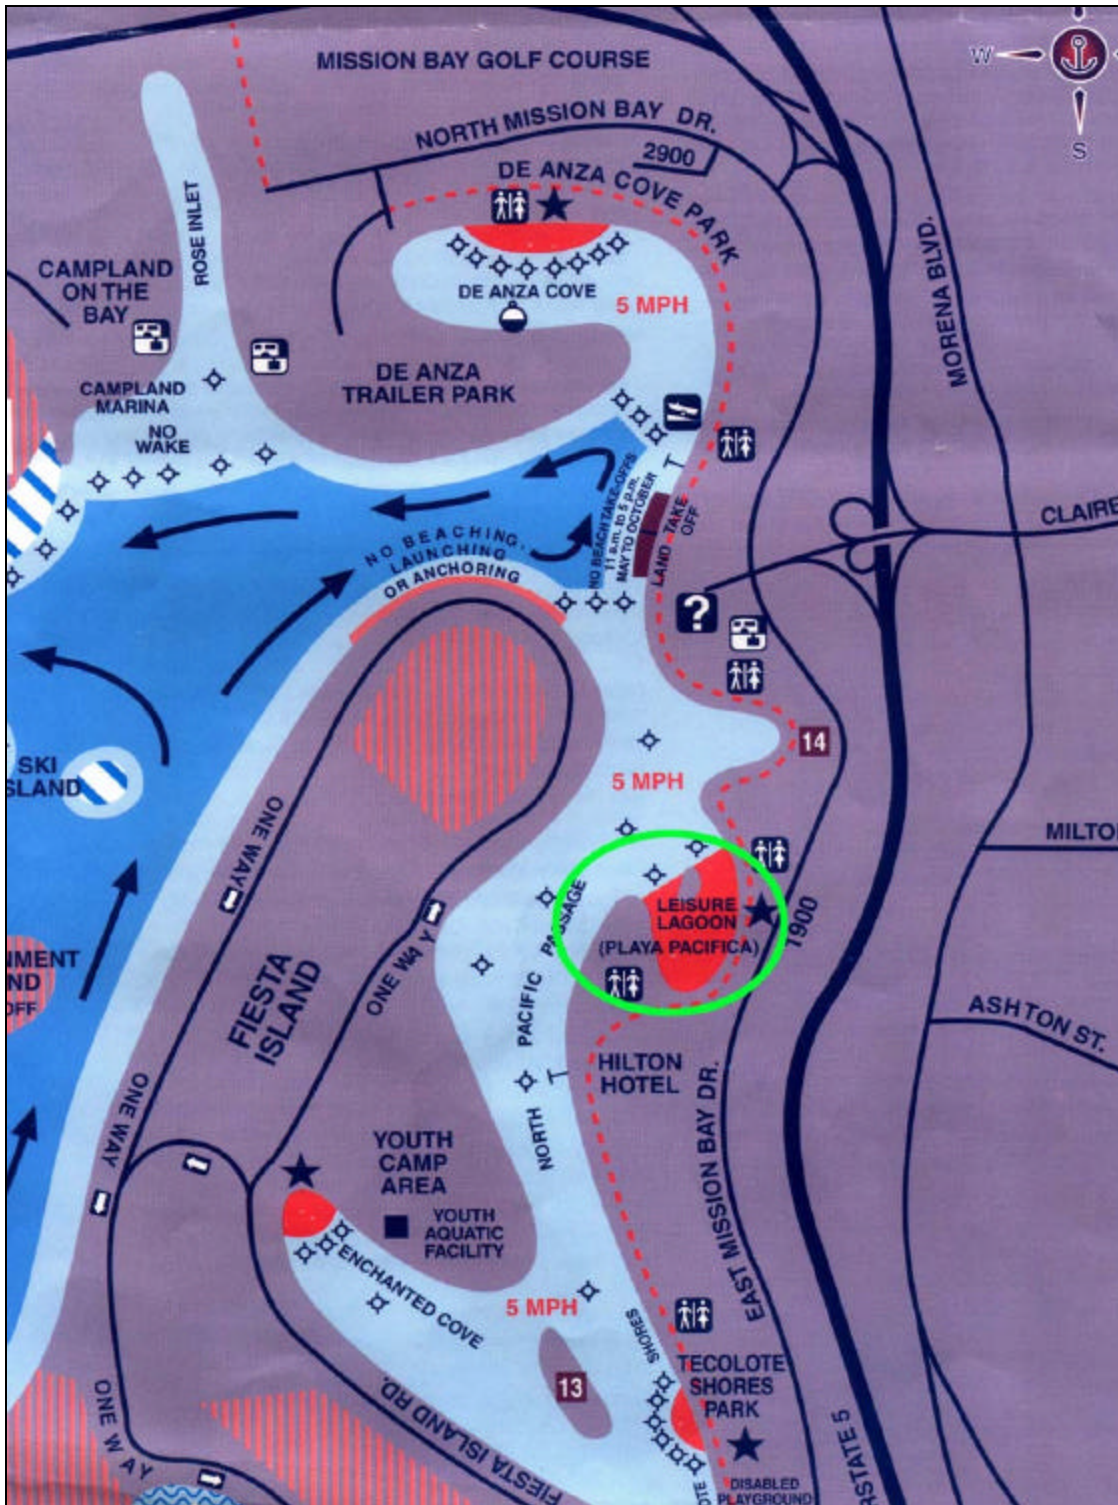

# SAN DIEGO DRAGON BOAT FESTIVAL DIRECTIONS

## Coming North

5 North

Exit Tecolote Rd/Sea World Dr - Turn Left  
(go back over freeway)

Turn Right on to E Mission Bay Dr

Follow signs to Playa Pacifica

(North of the Mission Bay Hilton)

Turn left into parking lot

## Coming South

5 South

Exit Clairemont Dr - Turn left at Stop sign

Turn left on E Mission Bay Dr

Follow signs to Playa Pacifica

(Do no park in the first parking lot you see - go to the second  
right entry way)